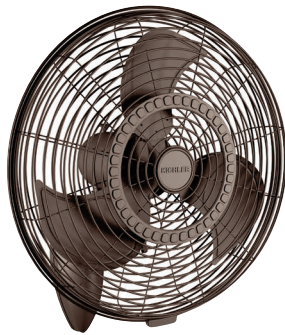

Shown:
339224NI Brushed Nickel Finish
with Brushed Nickel Blades

24" Pola™

339224SNB
Satin Natural Bronze Finish
Satin Natural Bronze Blades